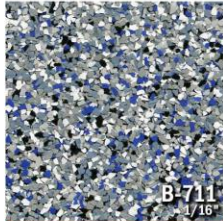

GRANIFLEX COLOR CHART

Graniflex is the ultimate pool deck coating. Our flexible membrane will quickly permeate and coat your existing concrete surface while solving many of the problems that it may have. Custom blended 1/16" color chips are broadcast into the membrane to create the look of granite or quartz flooring.

B-602

B-421

B-414

B-411

B-716

B-711

B-703

B-606